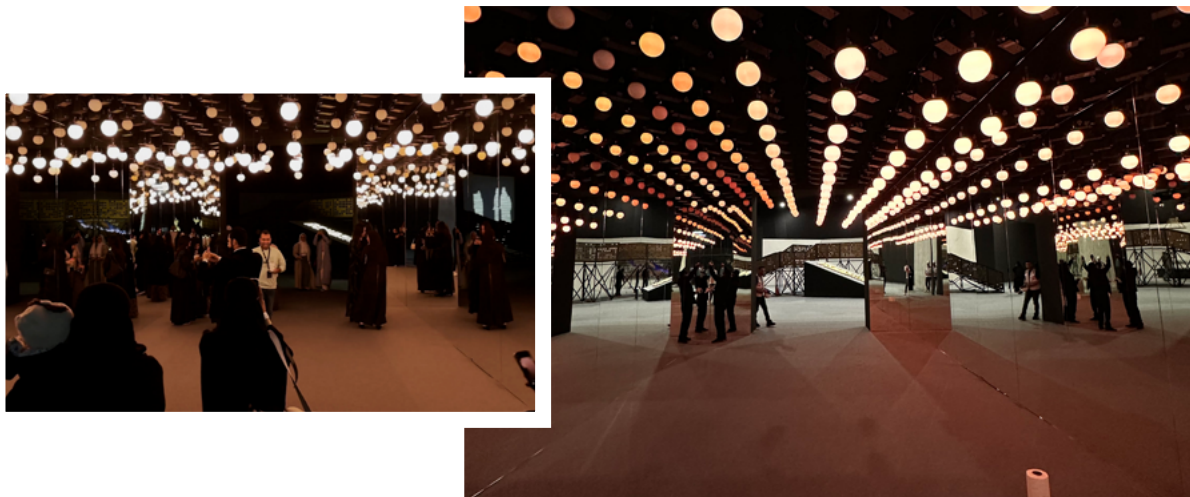

The pulsating content flowing through the expertly design visual master piece breathed live into the stand as it represented the sophisticated, bold and high tech ecosystem that the brand envisions.

The central master piece was surrounded by **27m x 2.5m curved LED screens** all around, displaying captivating graphics and content, offering an immersive experience to visitors.

CISCO - GITEX 2023

The first of its kind, our **interactive LED portal** is equipped with sensors, interactive options and live feed cameras so you can teleport your visitors between different portals and ensure that they have a flawlessly engaging interactive experience.

WATCH NOW 

INTERNATIONAL ART EXHIBITION

Fractal designed and installed a mesmerizing ceiling installation for the International Art Exhibition, featuring arrays of **128 individually programmable Kinetic Spheres**. Each sphere moves in perfect harmony, creating elegant patterns and a delicate flow of light.