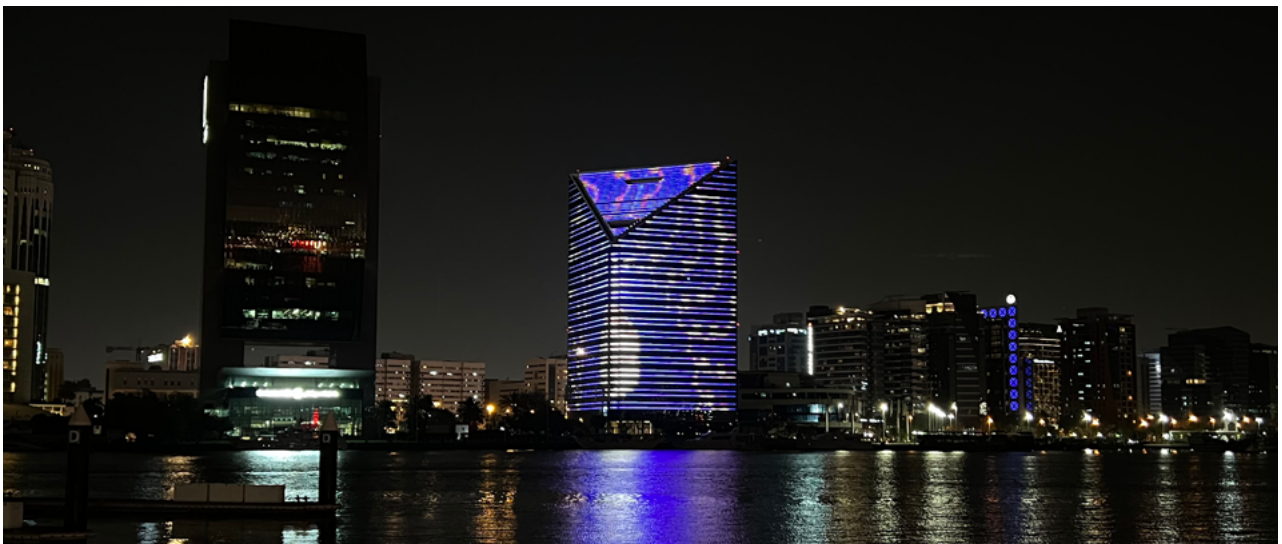

We also offers Long-Term **Maintenance Contracts** to make sure our customers enjoy a seamless experience with our technology installations.