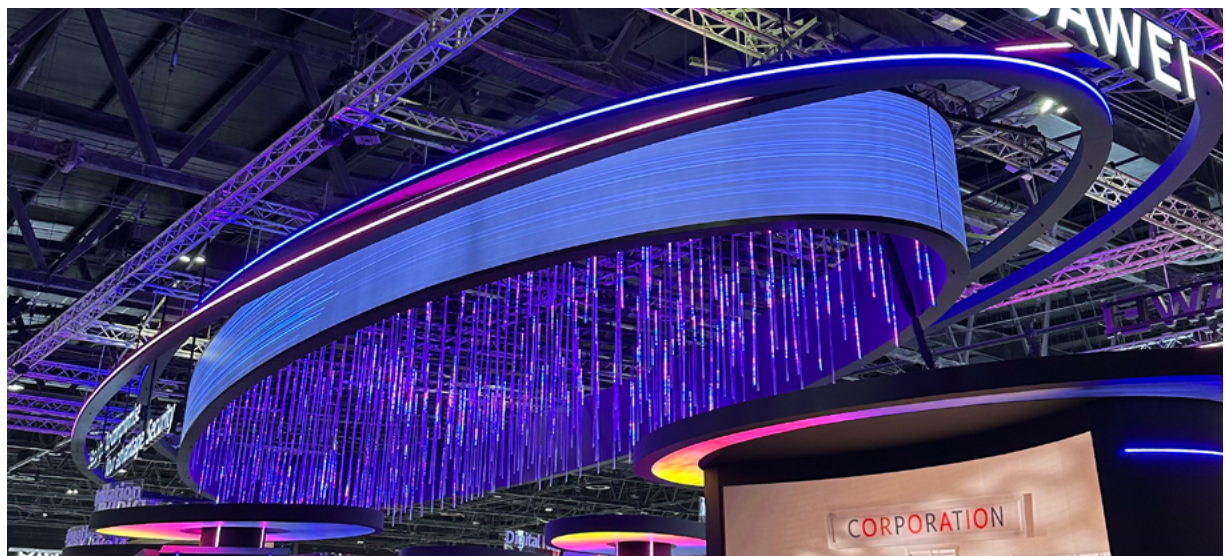

GISEC 2023

WATCH NOW 

We designed and installed a ceiling adorned with nearly **300 vibrant LED Tubes** for the Huawei stand at GISEC 2023. Each LED tube is programmable and illuminates an array of colors, transforming the ceiling into a colorful, ever-changing spectacle. Whether it's creating a dynamic centerpiece or enhancing the ambiance, Fractal is your trusted partner for custom ceiling solutions that truly elevate any event.