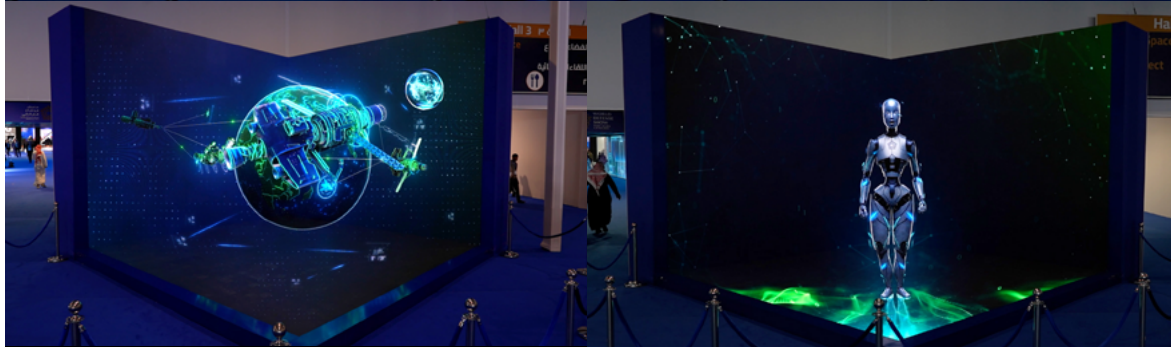

Our **Anamorphic Corner Display** was indeed a show stopper at the World Defense Show. Crafted with meticulous attention to details, Anamorphic Displays offer visitors a glasses-free **3D experience**.

Lastly, we also provided **Interactive Applications** with Curved LED Displays and Custom Applications for way-finding throughout the event.