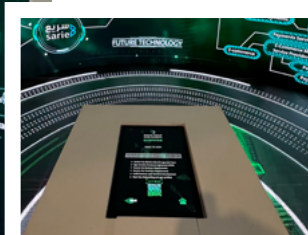

We created a **10mx2m Semi-Immersive Corner** with a curved LED floor and an interactive touch screen podium for user input.