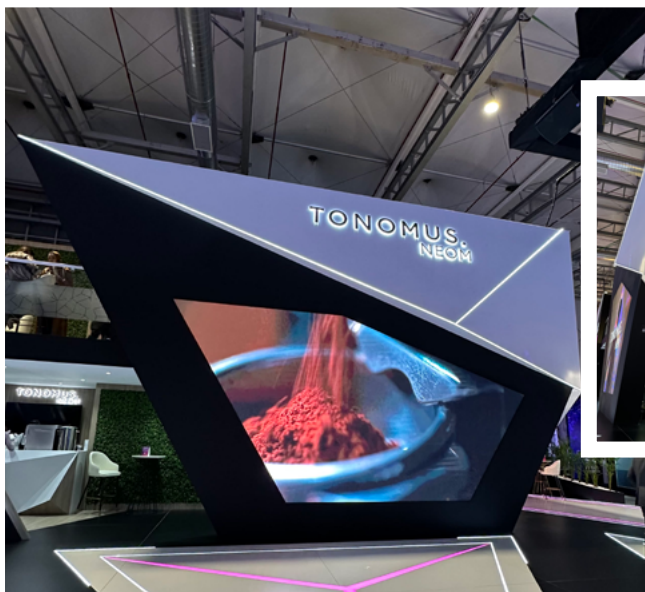

LEAP 2023

Fractal provided a custom-made **Kinetic Ceiling with Projection Mapping** for TONOMUS-NEOM stand at LEAP 2023. The ceiling is designed into symmetric triangles which oscillate up and down in a synchronized motion

Customized Content is projected onto the kinetic pieces. It is specially developed for the technology and **Programmed** to follow the motion of the physical elements.

The cutting edge design of the overall stand was complemented with **Custom LED Displays** spread across the stand.