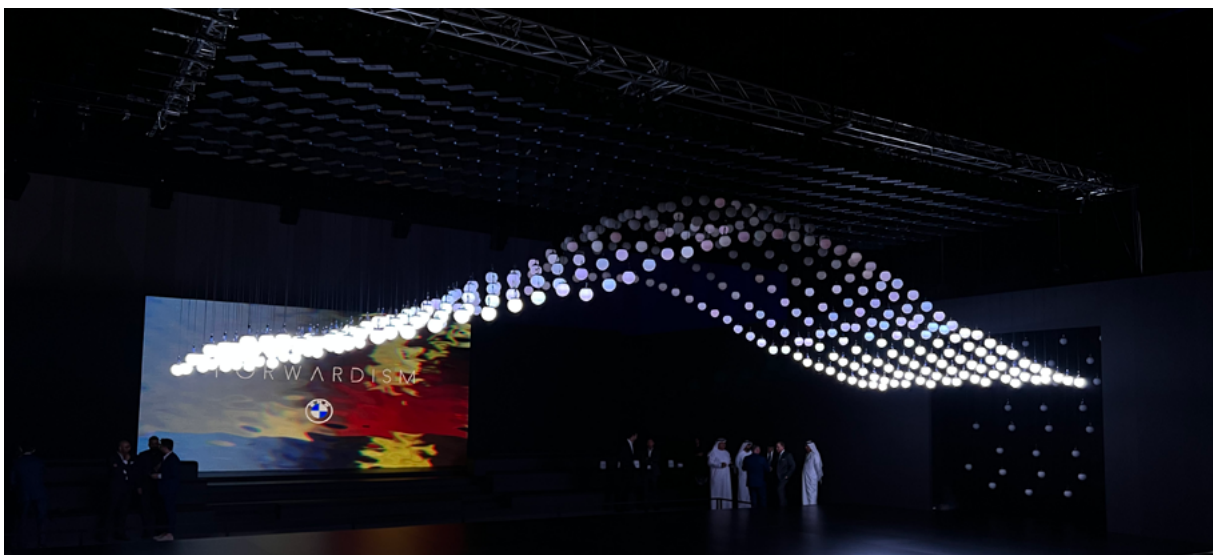

Fractal developed multiple **Applications** which controlled different technologies, triggered content and provided interactivity to the visitors for engaging with different experiences. The **Touch & Throw Technology** enables the user to select a subject on a touch screen and throw it upwards towards a dedicated custom made LED display which then plays the corresponding content as set by our customer.

A **Corporate Presentations Corner** to host seminars and deliver presentations was also provided by Fractal with **Curved LED Displays**.

[WATCH NOW](#) 

GITEX 2022

The Kinetic ring, meticulously crafted with **Twenty 55-inch Screens** seamlessly blended to create a visually stunning display that showcased the clients objective with synchronized animations and content.

The massive **Curved LED Screen** suspended from the ceiling brought to life with stunning animations and specialized content.

BMW i7 LAUNCH CEREMONY

Fractal crafted a Kinetic Ceiling with arrays of **350 Kinetic Spheres** for the BMW i7 launch ceremony. Each sphere is individually programmable and the complete system moves in a choreographed motion forming elegant shapes and creating a delicate flow of light, adding a touch of innovation and luxury to the event.