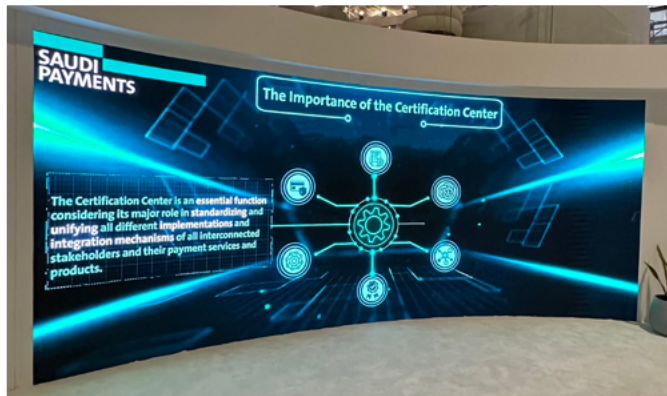

The technology can be customized to any number of screens and can also be set to move with live user-input.

We also provided **8mx2.5m LED Wall** with touch screen technology achieved innovatively with sensors to give the visitors a smooth navigating experience.