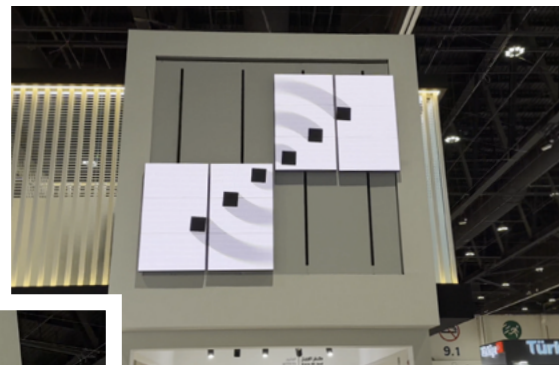

ABU DHABI INTERNATIONAL BOOK FAIR

Our Dynamic Wall is composed of individually **programmable screens** with flexible motions and content scenarios that are completely customizable to your needs and can be extended to virtually any number of screens.

[WATCH NOW](#)