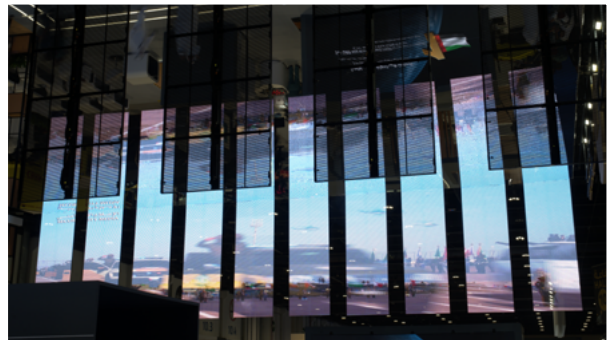

We provided **20 Transparent LED Curtains** hanging along the sides of the stand with customized content which created a futuristic ambience and provided a unique viewing experience.

Our team takes care of every aspect of the project, from conceptual design & fabrication to content creation and on site operations. Our team ensures a seamless and hassle-free experience, delivering a visually captivating solution that exceeds expectations.