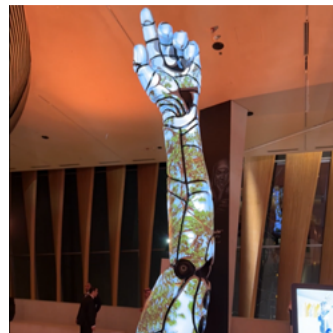

The eye-catching visuals projected onto the arm showcased a seamless fusion of creativity and technology.