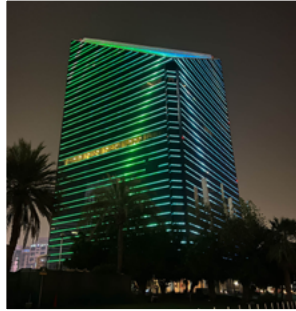

WATCH NOW

Fractal Systems offered a **Comprehensive Internal Wiring**, cable containment and electrical modification solution to allow smooth operation and maintenance of the lighting systems.