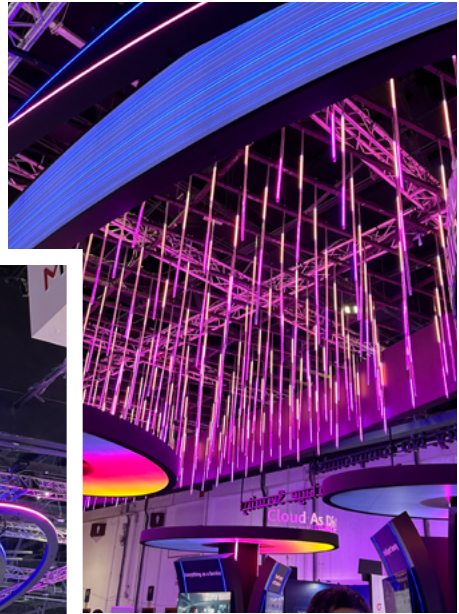

GISEC 2023

WATCH NOW 

We designed and installed a ceiling adorned with nearly **300 vibrant LED Tubes** for the Huawei stand at GISEC 2023. Each LED tube is programmable and illuminates an array of colors, transforming the ceiling into a colorful, ever-changing spectacle. Whether it's creating a dynamic centerpiece or enhancing the ambiance, Fractal is your trusted partner for custom ceiling solutions that truly elevate any event.