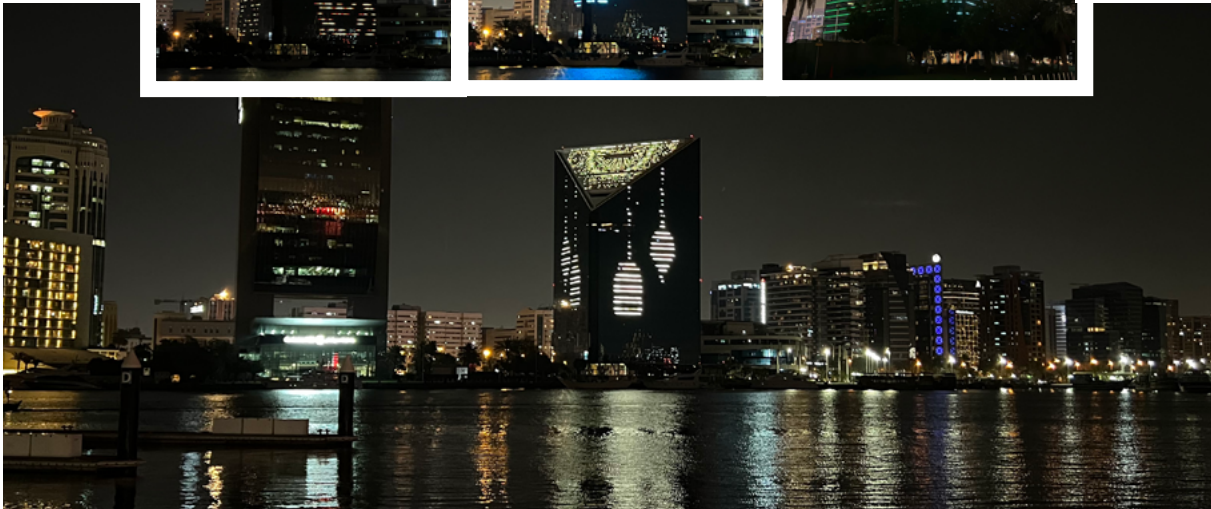

WATCH NOW

Fractal Systems offered a **Comprehensive Internal Wiring**, cable containment and electrical modification solution to allow smooth operation and maintenance of the lighting systems.