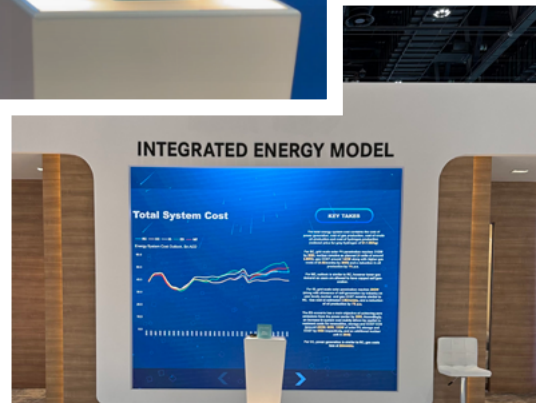

[WATCH NOW](#)

The **RFID cube** is the latest in our interactivity solutions. Users can simply rotate the cube to the desired side and the relevant action is triggered.