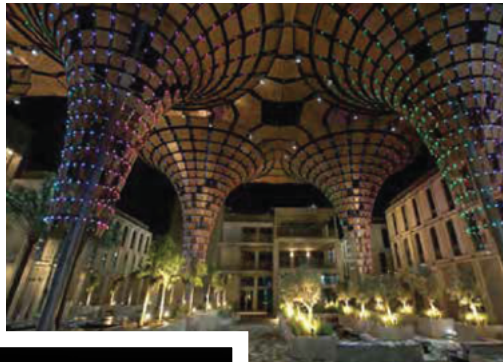

EXPO 2020

Fractal deployed its team of experts for the **Programming and Content Scenarios** of the outdoor lighting on Oman Pavilion in EXPO 2020.

Developing **76 Individual Experiences** with **AR and VR, Touch screens, Motion sensors, Directional Speakers**, along with complex **Programming and Application Development** all done in-house for the Thematic Pavilion in EXPO 2020.

A **24m x 12m Kinetic Monolith** with wrap-around **360 Projection Mapping** on surrounding walls at the Australia Pavilion at EXPO 2020.