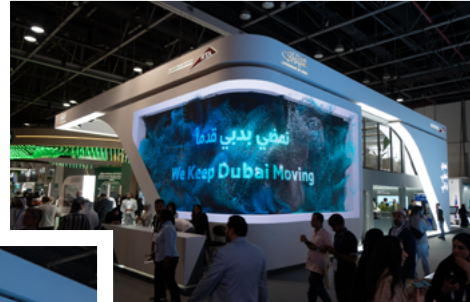

RTA - GITEX 2023

Anamorphic display merges creativity and technology like never before, delivering a unique and captivating visual experience.

From the hardware installation to the anamorphic content creation, everything was done in-house.

TONOMOUS - GITEX 2023

Our **transparent LED** sliding door in Tonomous stand blends technology and creativity into eye-catching entrances.

This is an ideal solution to turn traditional entrances into doors of opportunities.