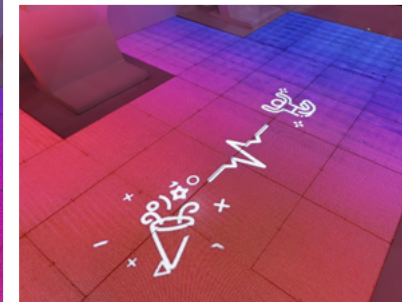

ENJOY SAUDI

The **Kinetic DNA Xs** is always a fan favorite with its vertical totems and individual screens, complimented by the reflective mirrors on the back which are guaranteed to catch your visitors attention.

With a full **360-degree rotation** capability and programmable motion for the individual totems and 12 screens, the technology offers endless possibilities for customization.

[WATCH NOW](#)

Our **Interactive LED Floor** kept the visitors engaged through different activations spread across Saudi Arabia as part of the Enjoy Saudi initiative. The user input is taken by carefully placed pressure tiles in the floor and the content changes with the user input.