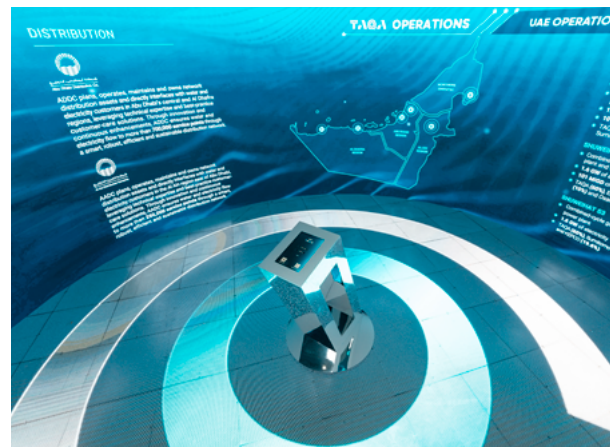

Leave a lasting impression on your visitors with a completely **Immersive Experience**. Choose between curved or straight edge LED Walls and take it way over the top with LED ceilings and Interactive LED Floors.