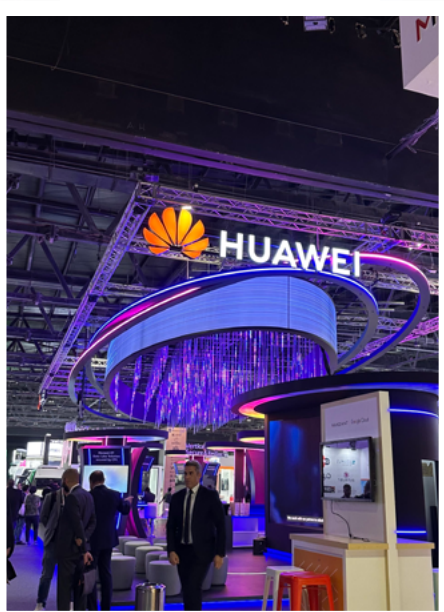

GISEC 2023

WATCH NOW 

We designed and installed a ceiling adorned with nearly **300 vibrant LED Tubes** for the Huawei stand at GISEC 2023. Each LED tube is programmable and illuminates an array of colors, transforming the ceiling into a colorful, ever-changing spectacle. Whether it's creating a dynamic centerpiece or enhancing the ambiance, Fractal is your trusted partner for custom ceiling solutions that truly elevate any event.