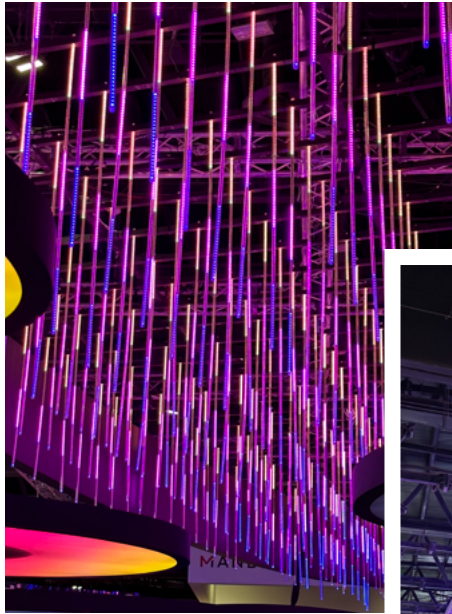

GISEC 2023

WATCH NOW 

We designed and installed a ceiling adorned with nearly **300 vibrant LED Tubes** for the Huawei stand at GISEC 2023. Each LED tube is programmable and illuminates an array of colors, transforming the ceiling into a colorful, ever-changing spectacle. Whether it's creating a dynamic centerpiece or enhancing the ambiance, Fractal is your trusted partner for custom ceiling solutions that truly elevate any event.