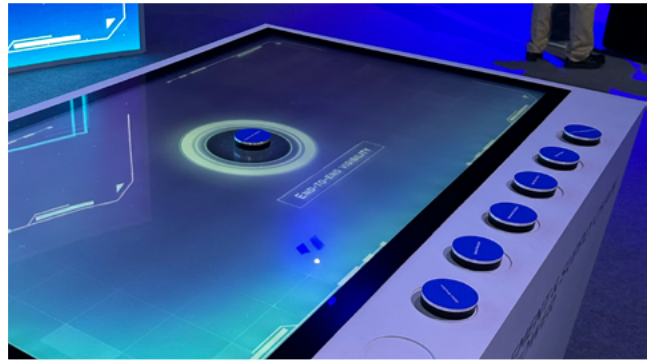

We paired our **Tangible Table** with a **5mx3m** stand alone **Curved LED Display**. Visitors place the **Interactive Pucks** of their choice on the LED table top and information is displayed with infographics and animations done by our in-house **Content Creation Team**.

Our Tangible Table provides a unique interactive experience to your visitors. Choose to go with the table display for a single user experience or pair it with a Custom LED Display for a group oriented set up.