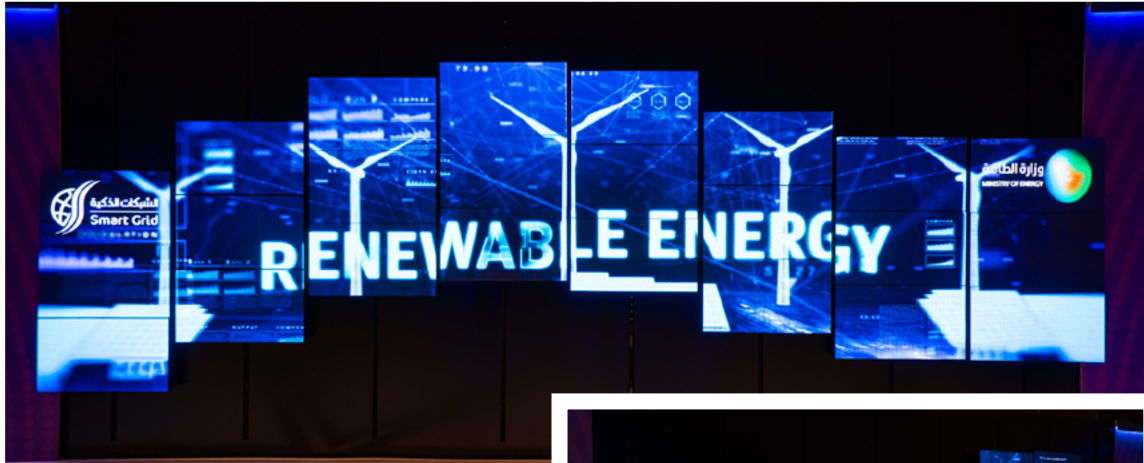

SAUDI SMART GRID CONFERENCE

Our Dynamic Wall is composed of **individually programmable** screens that can be programmed to move in any sequence and put on a different show every time. Shown here is our recent installation for Saudi Smart Grid Conference.