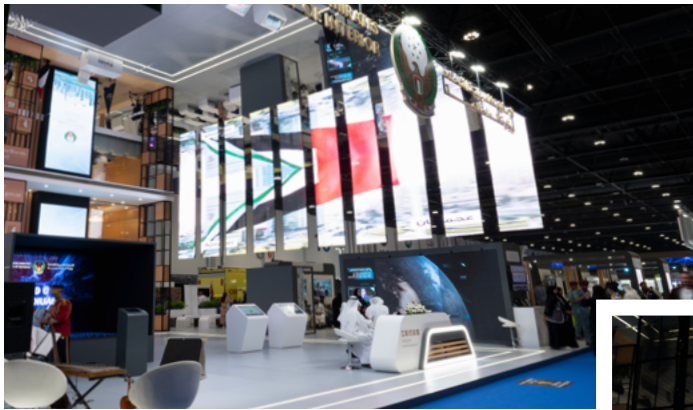

MINISTRY OF INTERIOR - UAE