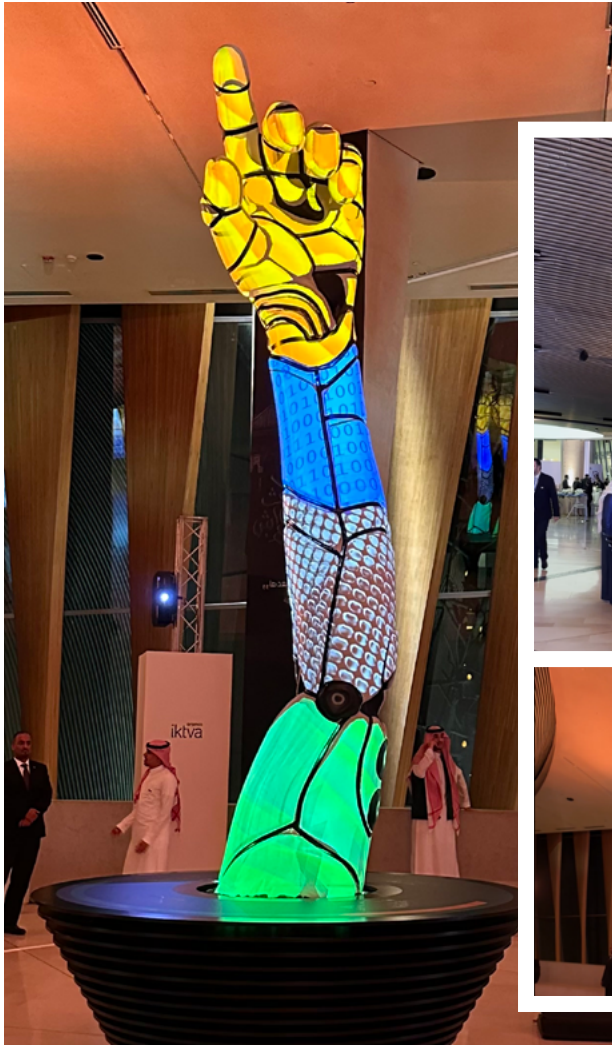

CISCO - GITEX 2023

The first of its kind, our **interactive LED portal** is equipped with sensors, interactive options and live feed cameras so you can teleport your visitors between different portals and ensure that they have a flawlessly engaging interactive experience.

WATCH NOW 

INTERNATIONAL ART EXHIBITION

Fractal designed and installed a mesmerizing ceiling installation for the International Art Exhibition, featuring arrays of **128 individually programmable Kinetic Spheres**. Each sphere moves in perfect harmony, creating elegant patterns and a delicate flow of light.

IKTVA - ARAMCO

The massive arm sculpture (**4m high**) at the IKTVA Gala Dinner was brought to life with **360° Projection Mapping**.

The structure acted as a canvas for our creative team and the projection showed a mesmerizing visual spectacle.