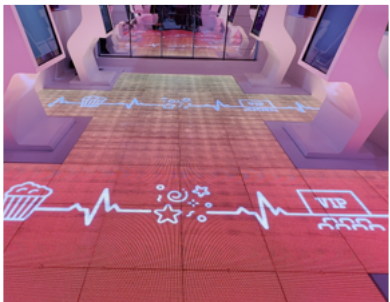

ENJOY SAUDI

The **Kinetic DNA Xs** is always a fan favorite with its vertical totems and individual screens, complimented by the reflective mirrors on the back which are guaranteed to catch your visitors attention.

With a full **360-degree rotation** capability and programmable motion for the individual totems and 12 screens, the technology offers endless possibilities for customization.

[WATCH NOW](#) 

Our **Interactive LED Floor** kept the visitors engaged through different activations spread across Saudi Arabia as part of the Enjoy Saudi initiative. The user input is taken by carefully placed pressure tiles in the floor and the content changes with the user input.