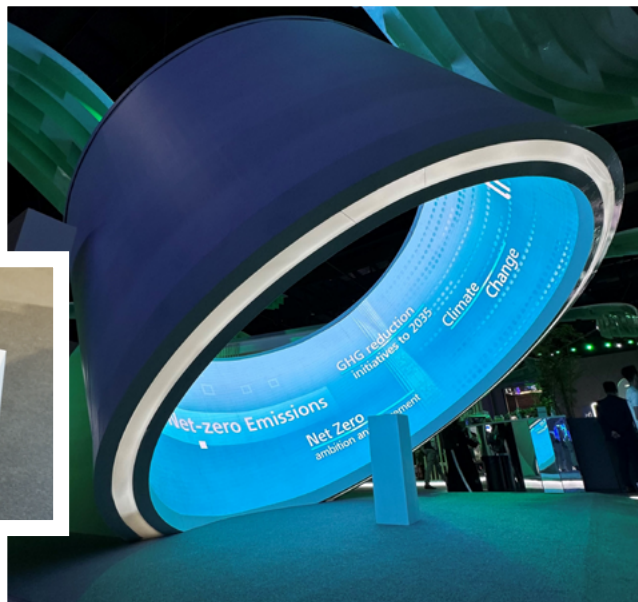

With its massive **2.6m height** and a **circumference of 9.2m** tilted at a **30° angle**, the **LED Ring Display** stood tall at the center of IKTV by Aramco as it welcomed visitors for a one of a kind **360 viewing experience**.

The **Interactive Podium** is provided with a circular dial to scroll and click, giving the overall experience a composed and elegant feel.