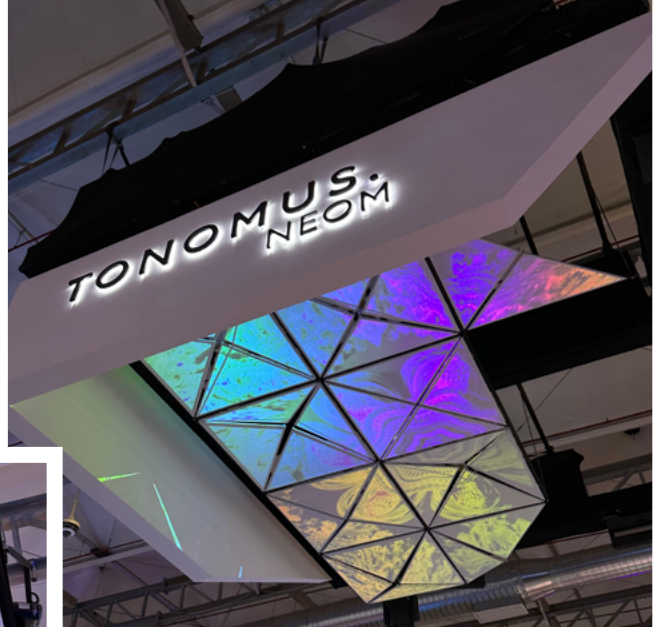

LEAP 2023

Fractal provided a custom-made **Kinetic Ceiling with Projection Mapping** for TONOMUS-NEOM stand at LEAP 2023. The ceiling is designed into symmetric triangles which oscillate up and down in a synchronized motion

Customized Content is projected onto the kinetic pieces. It is specially developed for the technology and **Programmed** to follow the motion of the physical elements.

The cutting edge design of the overall stand was complemented with **Custom LED Displays** spread across the stand.