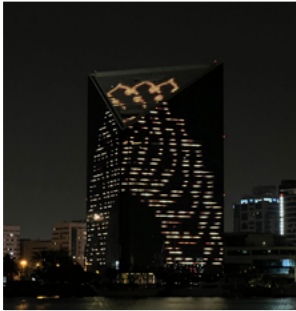

GISEC 2023

WATCH NOW 

We designed and installed a ceiling adorned with nearly **300 vibrant LED Tubes** for the Huawei stand at GISEC 2023. Each LED tube is programmable and illuminates an array of colors, transforming the ceiling into a colorful, ever-changing spectacle. Whether it's creating a dynamic centerpiece or enhancing the ambiance, Fractal is your trusted partner for custom ceiling solutions that truly elevate any event.