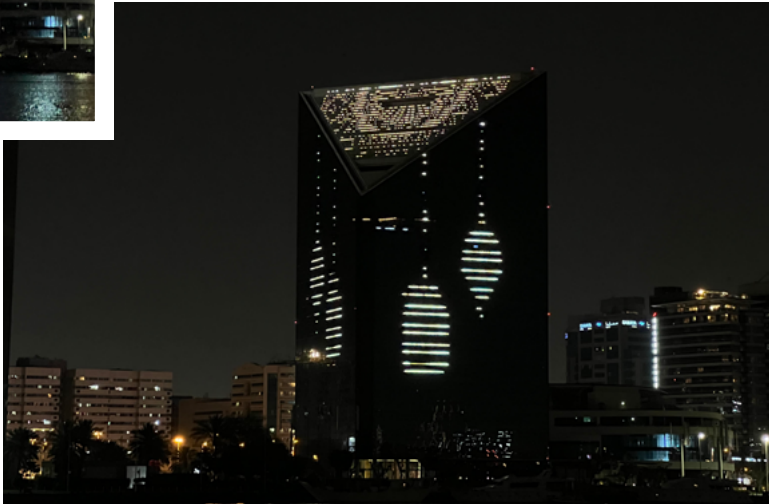

WATCH NOW

Fractal Systems offered a **Comprehensive Internal Wiring**, cable containment and electrical modification solution to allow smooth operation and maintenance of the lighting systems.