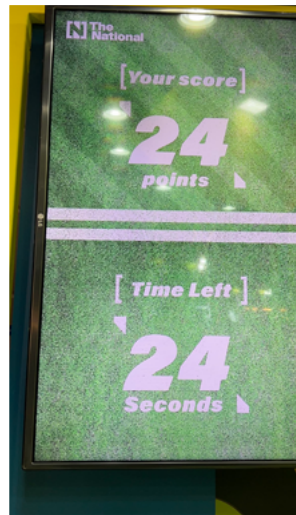

Our talented team has fully developed and programmed the application, ensuring a seamless and captivating user experience.